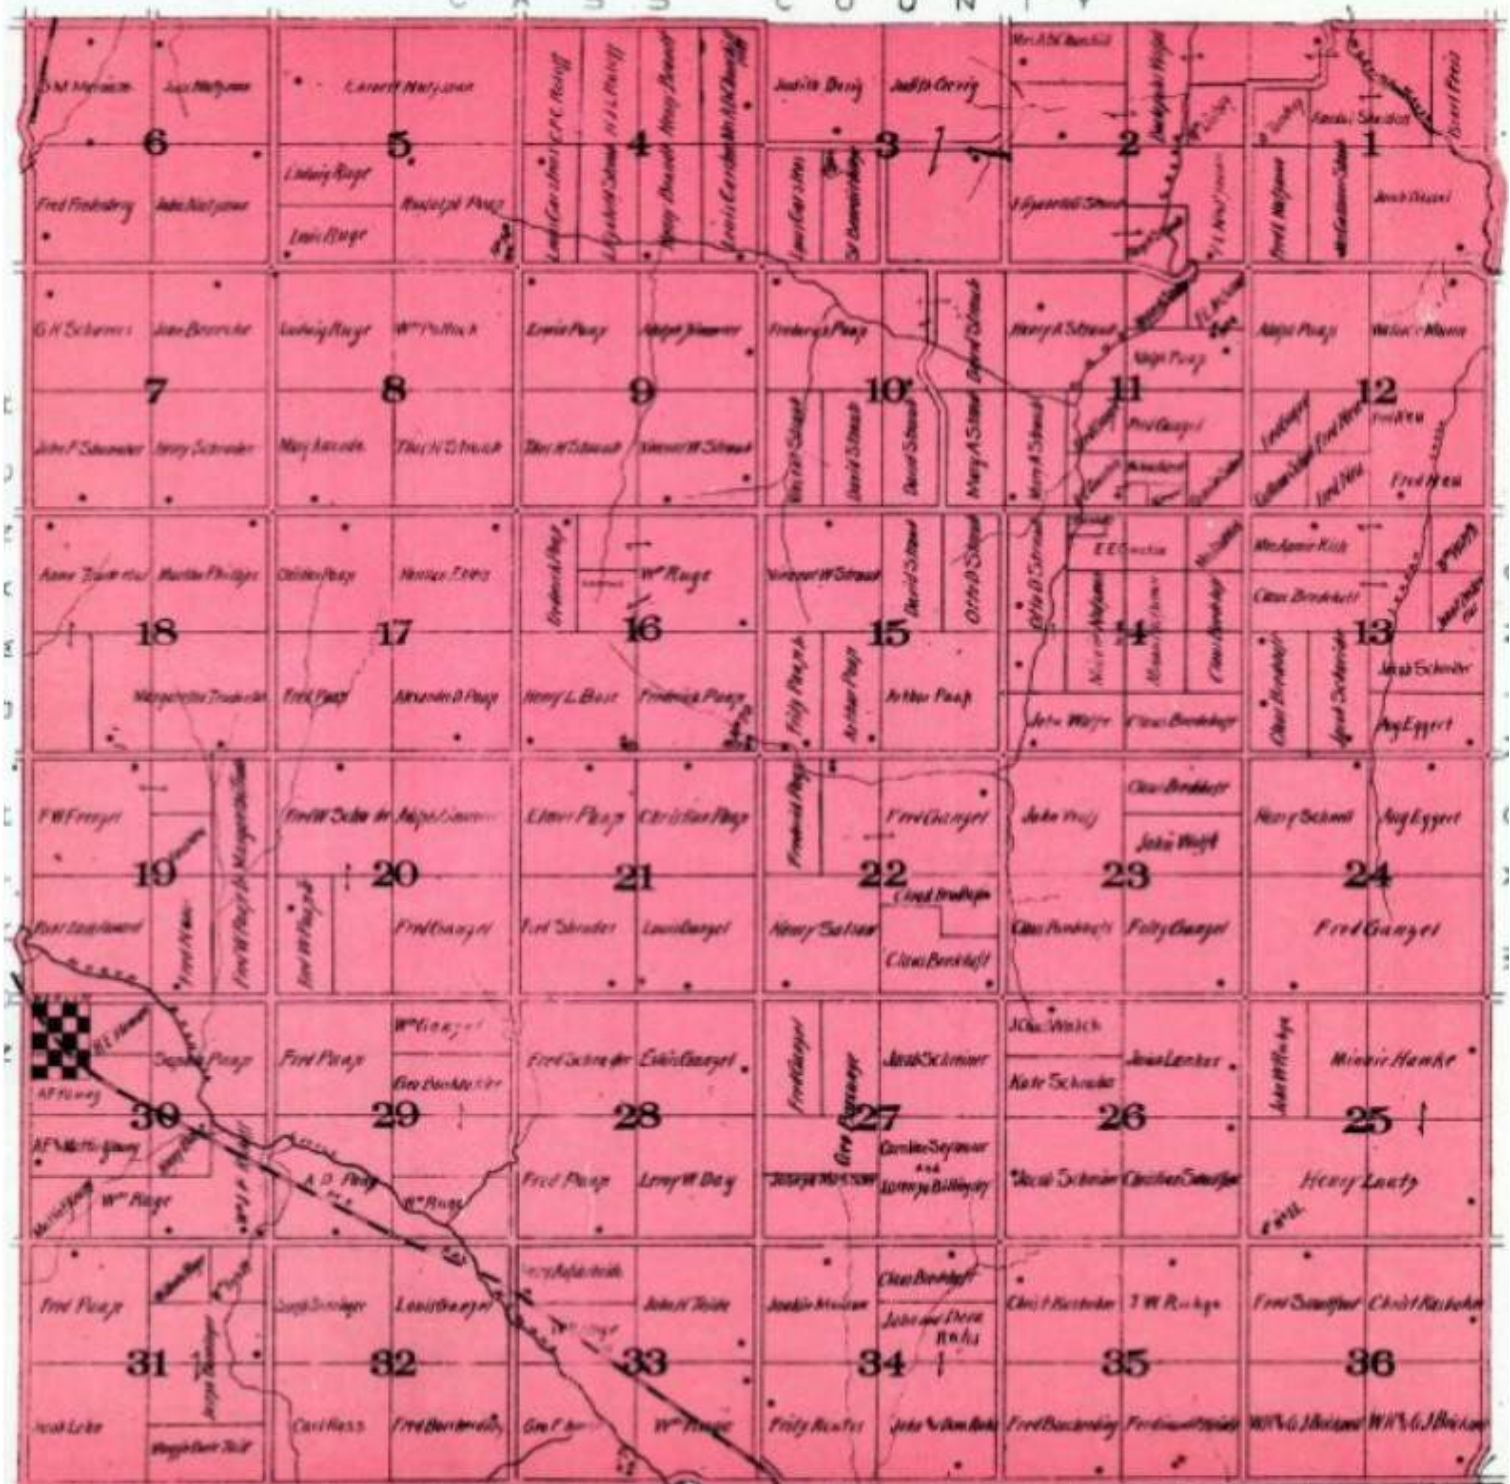

MAP OF OTOE COUNTY

CASS COUNTY

SCHOOL DISTRICT BOUNDARIES IN RED.

ROAD DISTRICT BOUNDARIES IN GREEN.

BELMONT

W U Y O M I N G

ROCK CREEK

T 8 R 13

BERLIN CASS COUNTY

DELAWARE
T 9 R 12

D E L A W A R E

B E R L I N

M W I L L I A M S

T & R 12

FOUR MILE

W Y O N G

NORTH BRANCH CASS COUNTY

SYRACUSE
T 9 R 11

NORTH PALMYRA
CASS COUNTY

LANCASTER COUNTY

SOUTH PALMYRA
T O R O

C A S S COUNTY

S O U T H R U S S E L L

T 9 R 10

H
C
N
B
R
A
H
T
R
O
N

OSAGE

S Y R A C S E

JOHNSON COUNTY

T 7 R 11

O T O E
FOUR MILE

R O C K
C R E E K

T 7 R 14