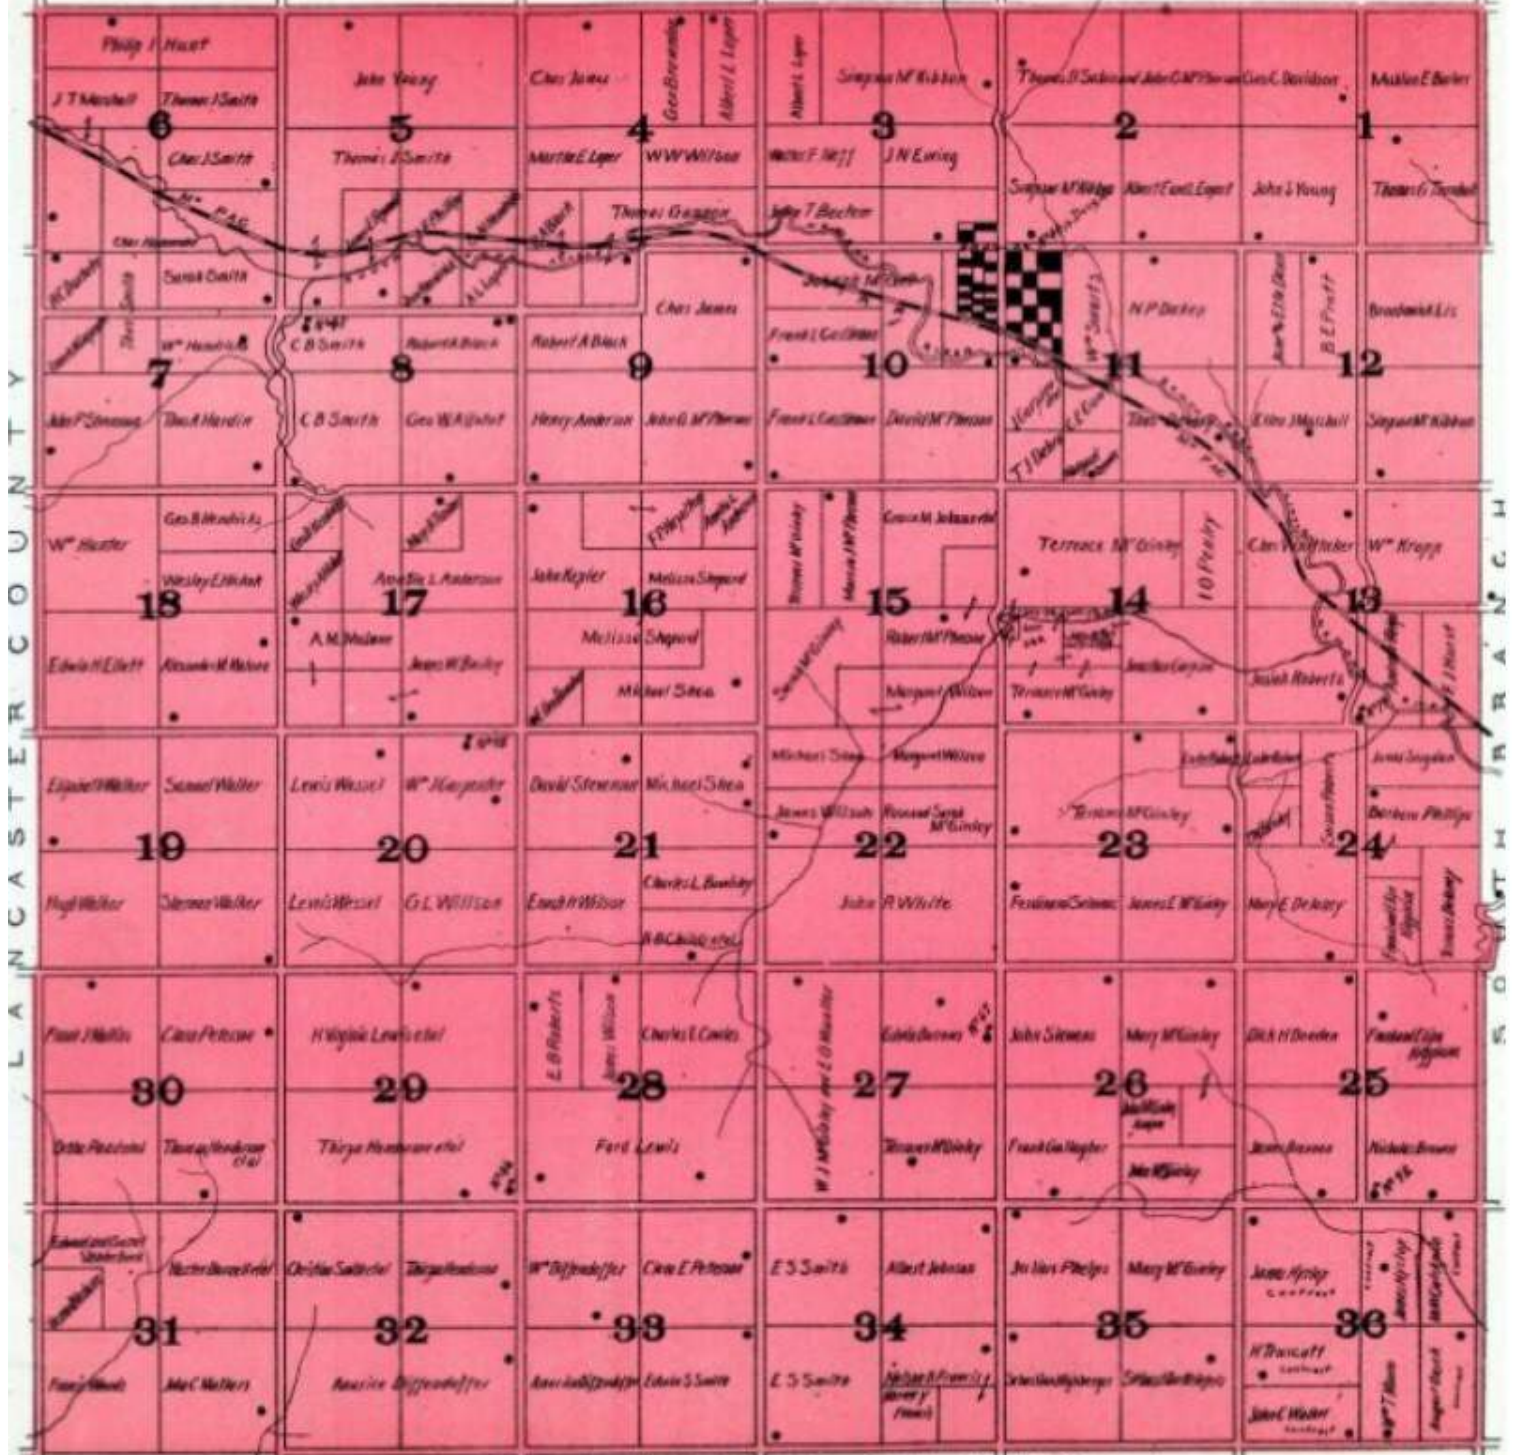

HENDRICKS

P A L M Y R A

JOHNSON COUNTY

T 7 R 9