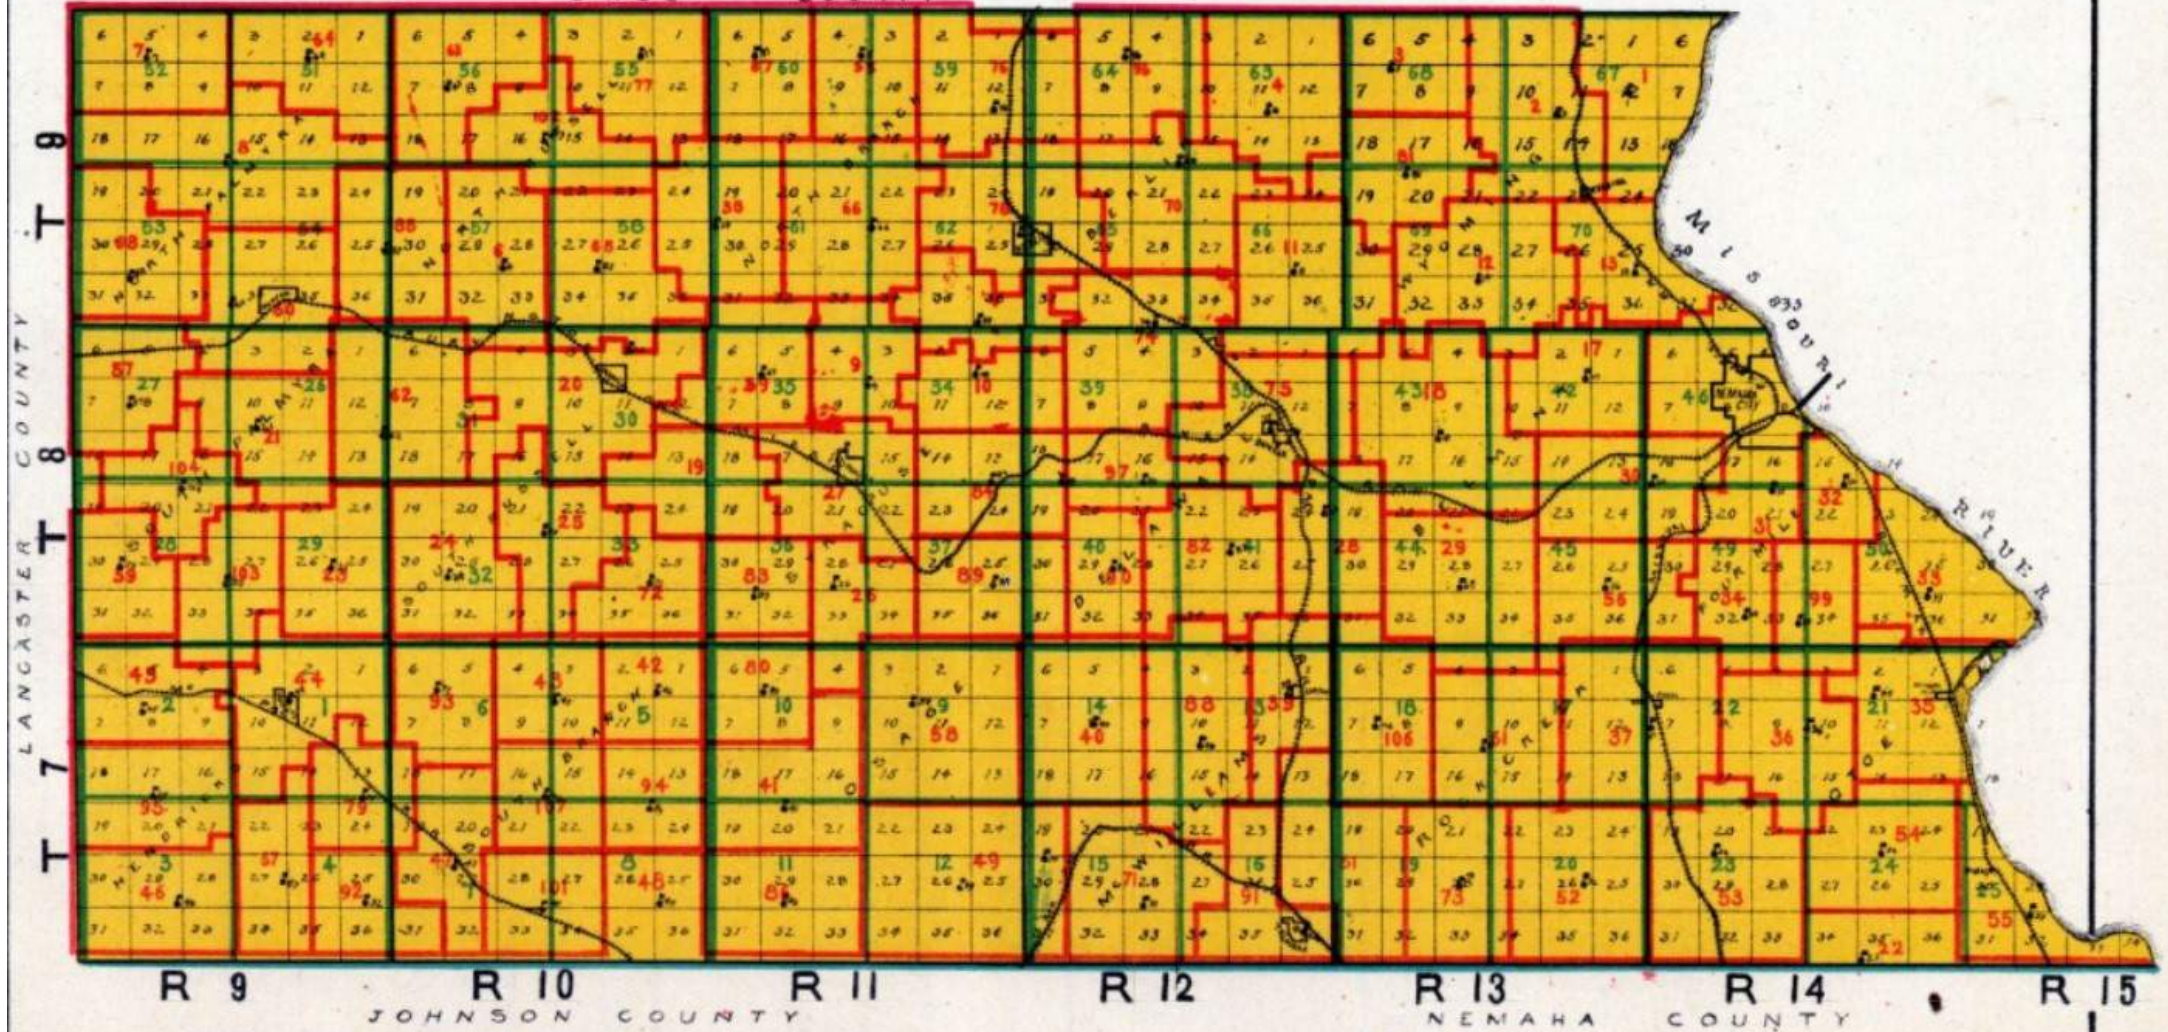

MAP OF OTOE COUNTY

CASS COUNTY

SCHOOL DISTRICT BOUNDARIES IN RED.

ROAD DISTRICT BOUNDARIES IN GREEN.

BELMONT

W U Y O M I N G

ROCK CREEK

T 8 R 13

BERLIN CASS COUNTY

DELAWARE
T 9 R 12

D E L A W A R E

B E R L I N

M W I L L I A M S

T & R 12

FOUR MILE

W Y O N G

NORTH BRANCH CASS COUNTY

SYRACUSE
T 9 R 11

NORTH PALMYRA
CASS COUNTY

LANCASTER COUNTY

SOUTH PALMYRA
T O R O

C A S S COUNTY

S O U T H R U S S E L L

T 9 R 10

H
C
N
B
R
A
H
T
R
O
N

OSAGE

S Y R A C S E

JOHNSON COUNTY

T 7 R 11

O T O E
FOUR MILE

R O C K
C R E E K

T 7 R 14