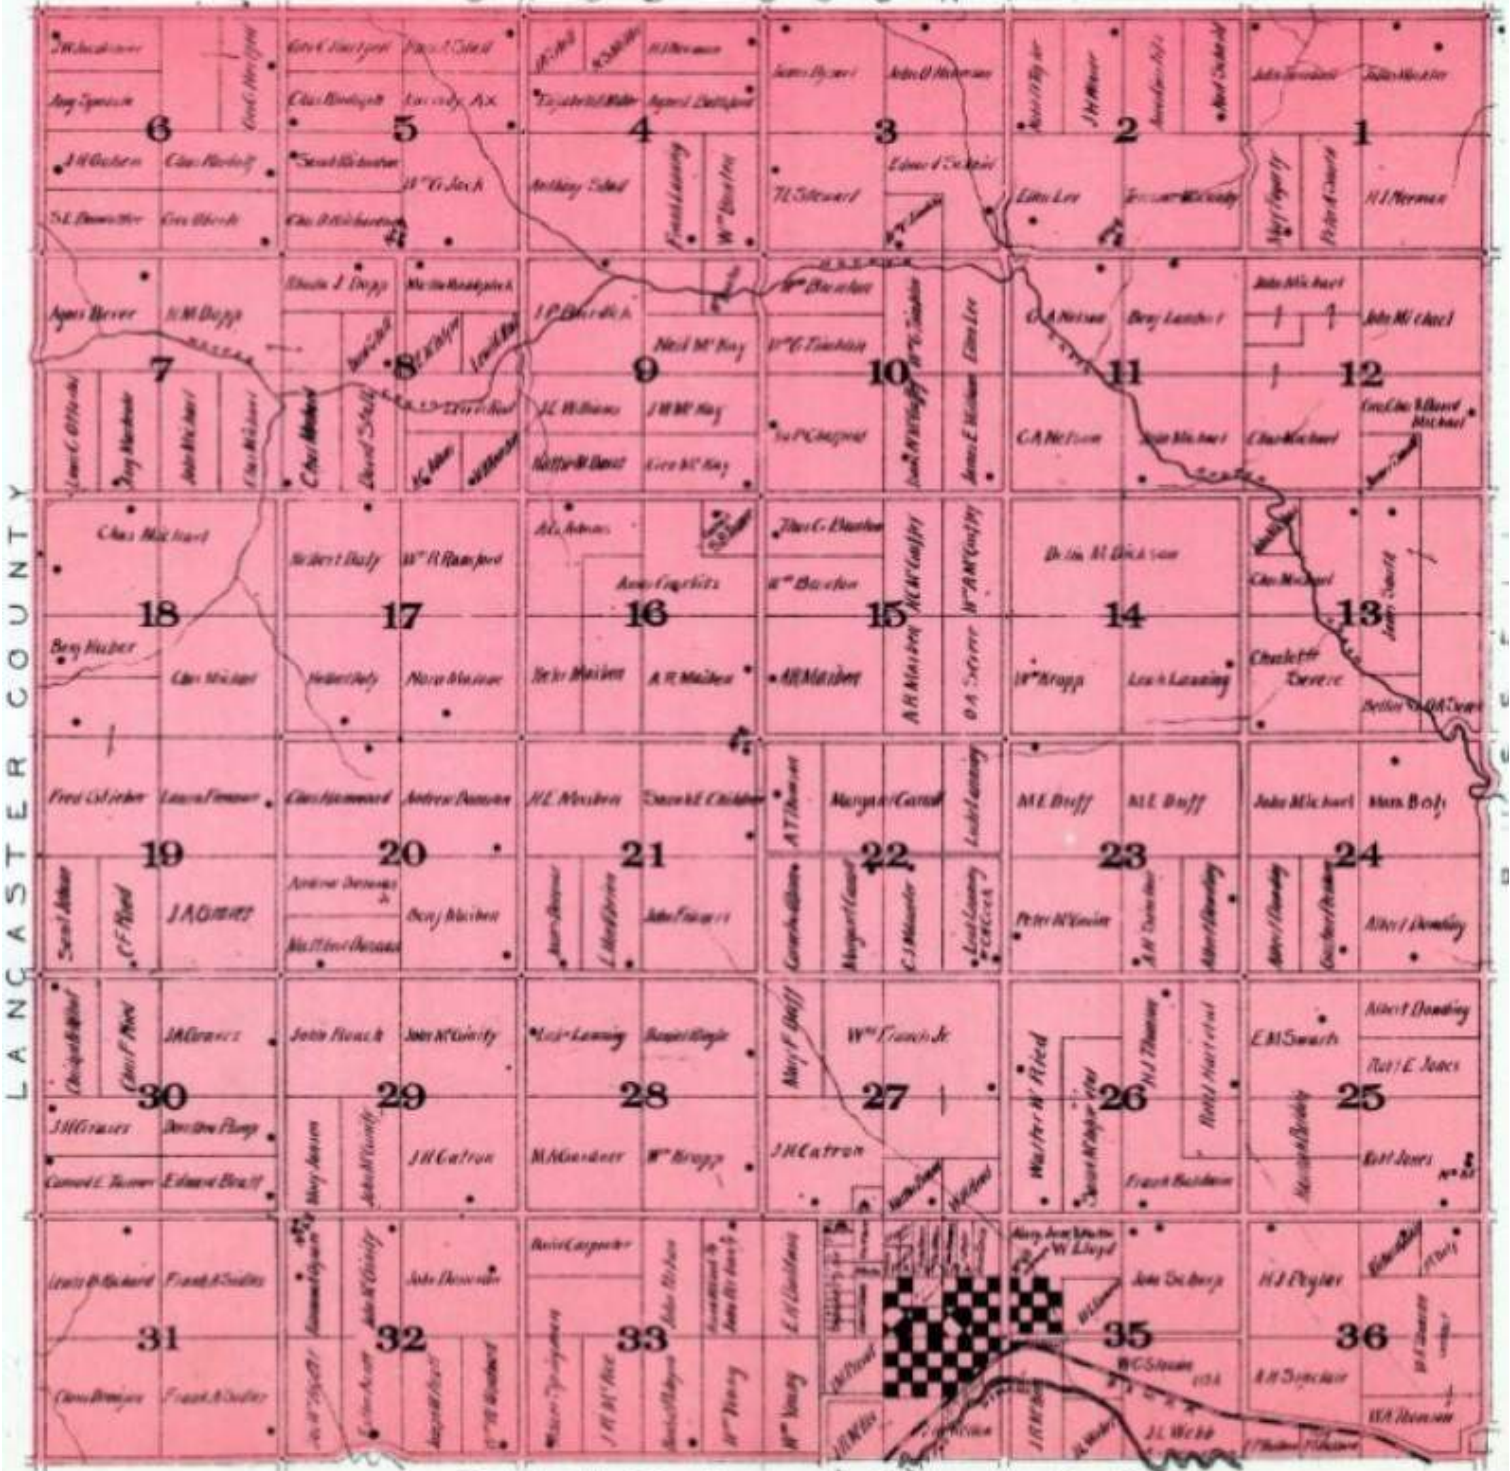

BERLIN CASS COUNTY

DELAWARE
T 9 R 12

D E L A W A R E

B E R L I N

M W I L L I A M S

T & R 12

FOUR MILE

W Y O N G

HENDRICKS

P A L M Y R A

JOHNSON COUNTY

T 7 R 9

M^c WILLIAMS

D E L A W A R E

JOHNSON COUNTY NEMAHA COUNTY

T 7 R 12

NORTH BRANCH CASS COUNTY

SYRACUSE
T 9 R 11

NORTH PALMYRA
CASS COUNTY

LANCASTER COUNTY

SOUTH PALMYRA
T O R O

C A S S COUNTY

S O U T H R U S S E L L

T 9 R 10

H
C
N
B
R
A
H
T
R
O
N

OSAGE

S Y R A C S E

JOHNSON COUNTY

T 7 R 11

O T O E
FOUR MILE

R O C K
C R E E K

T 7 R 14