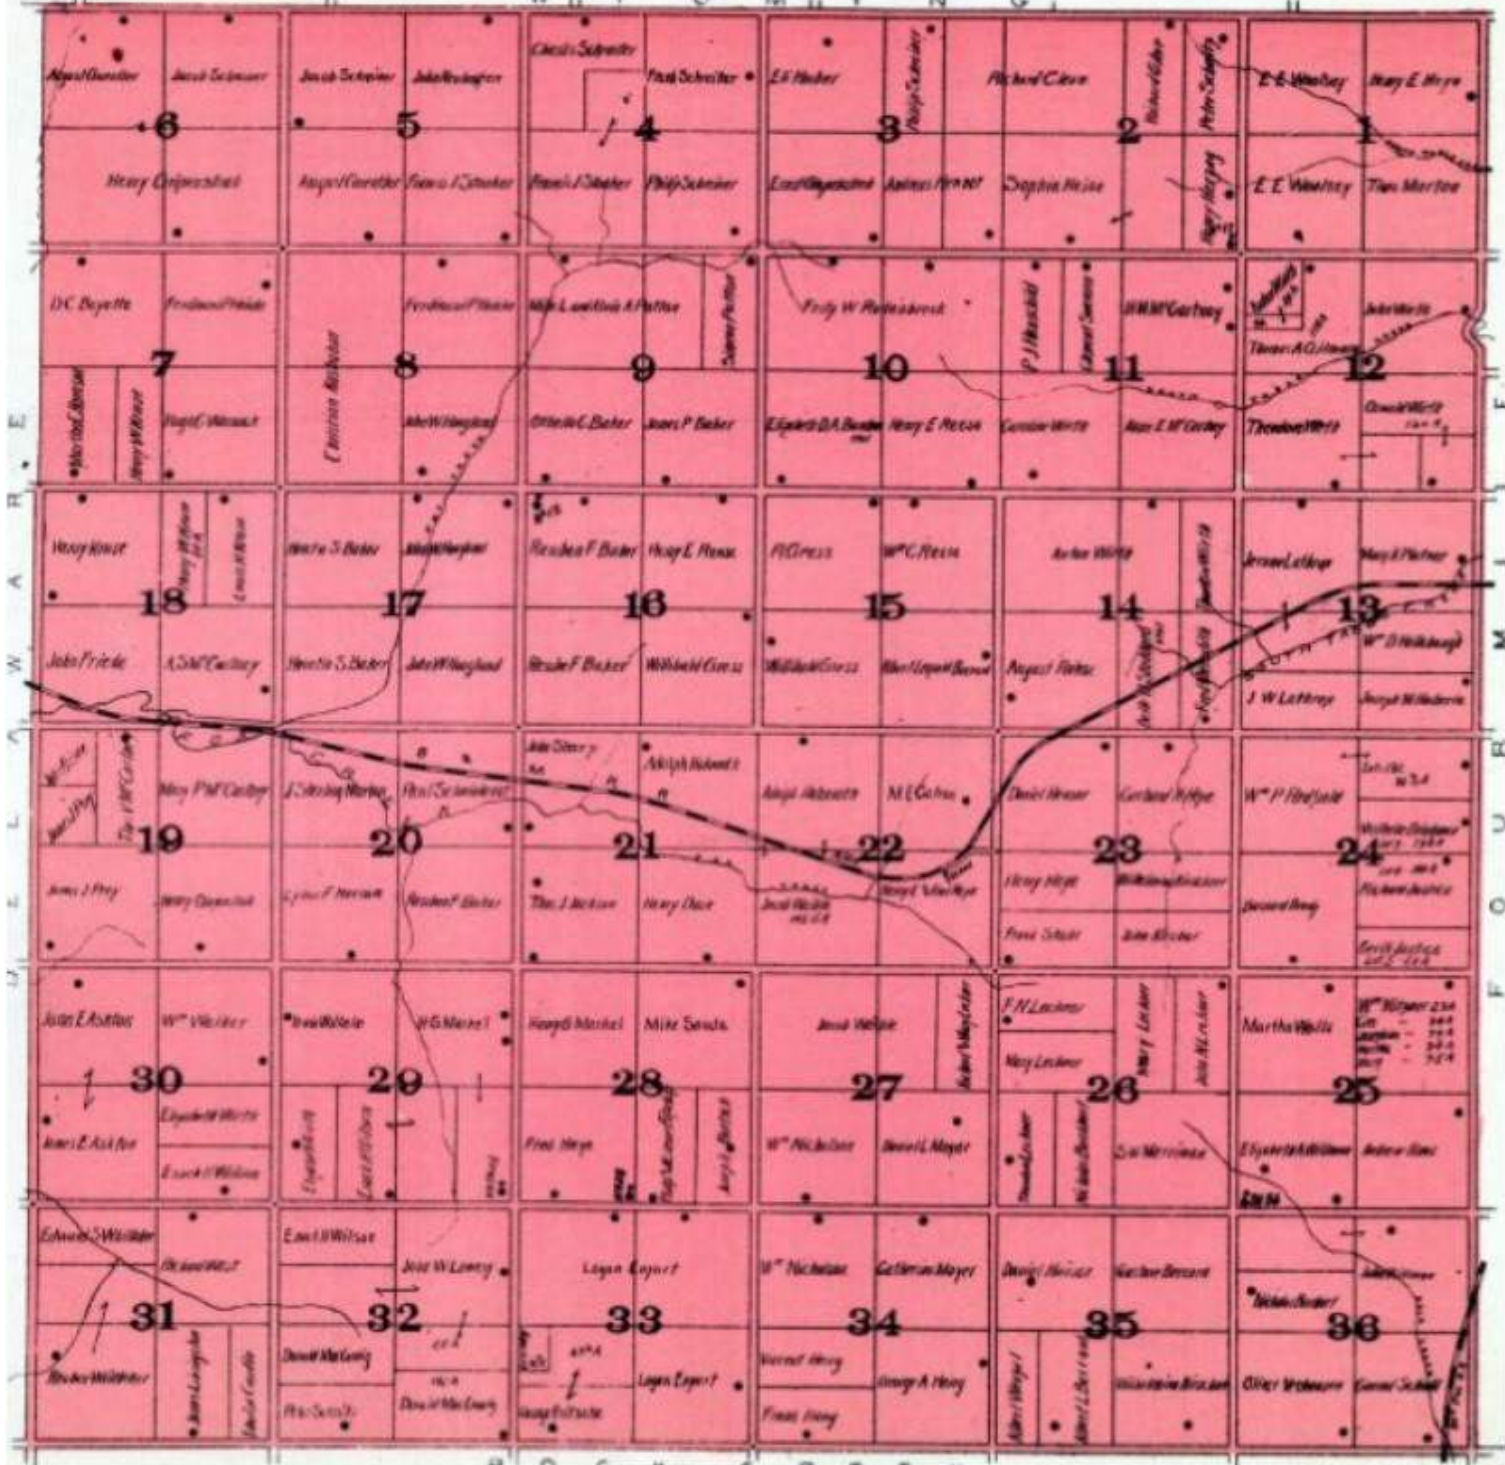

MAP OF OTOE COUNTY

CASS COUNTY

SCHOOL DISTRICT BOUNDARIES IN RED.

ROAD DISTRICT BOUNDARIES IN GREEN.

BELMONT

W U Y O M I N G

ROCK CREEK

T 8 R 13

BERLIN CASS COUNTY

DELAWARE
T 9 R 12

D E L A W A R E

B E R L I N

M W I L L I A M S

T & R 12

FOUR MILE

W Y O N G

H
C
N
B
R
A
H
T
R
O
N

OSAGE

S Y R A C S E

JOHNSON COUNTY

T 7 R 11

O T O E
FOUR MILE

R O C K
C R E E K

T 7 R 14

T 7 R 15

ROCKCREEK

B E L M O N T

T 7 R 13

SOUTH BRANCH RUSSELL

JOHNSON COUNTY

SOUTH PALMYRA

NORTH PALMYRA