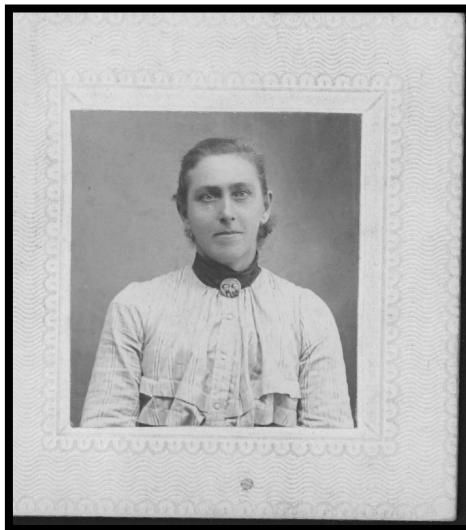

## Sherman County, Nebraska

These photos were found in the old Sherman County Files.

The picture above is of August Reiman (right), in front of their tent with his comrades at a Civil War reunion. (year unknown). This photo was submitted by Carole Tucker.

The picture above is of August Reiman and Caroline Meilchen Reiman. This photo was submitted by Carole Tucker.

The photograph above was submitted by Sean Ryan. It is a picture of Anna Schneiderei, Marie Schneiderei, Ella Schneiderei (L-R above); John Schwegler, William Schneiderei, Fred Blumer (L-R below) 1907.

The photograph above was submitted by Sean Ryan. It is a picture of William Schneiderei, 1912.

The photograph above was submitted by Sean Ryan.  
It is a picture of Frederick Schneidereit and Anna Blumer - 1883.

The photograph above was submitted by Sean Ryan.  
It is a picture of Anna Blumer.

Reformatted: 18 December 2015

Loup City Class Photo, abt 1906. The McIlravy siblings are: Amy, far right, William sitting on the stool, Thomas, back row far right, to the left of him is Mae, and front of Thomas is Earl.