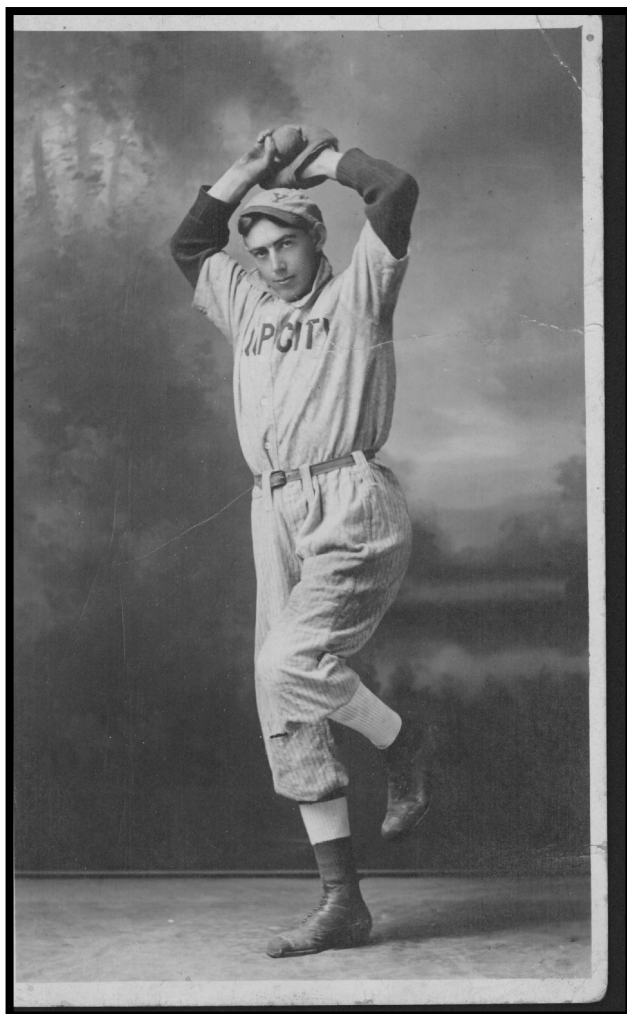

## Sherman County, Nebraska

These photos were found in the old Sherman County Files.

The picture above is of August Reiman (right), in front of their tent with his comrades at a Civil War reunion. (year unknown). This photo was submitted by Carole Tucker.

The picture above is of August Reiman and Caroline Meilchen Reiman. This photo was submitted by Carole Tucker.

The photograph above was submitted by Sean Ryan. It is a picture of Anna Schneiderei, Marie Schneiderei, Ella Schneiderei (L-R above); John Schwegler, William Schneiderei, Fred Blumer (L-R below) 1907.

The photograph above was submitted by Sean Ryan. It is a picture of William Schneiderei, 1912.

The photograph above was submitted by Sean Ryan.  
It is a picture of Frederick Schneidereit and Anna Blumer - 1883.