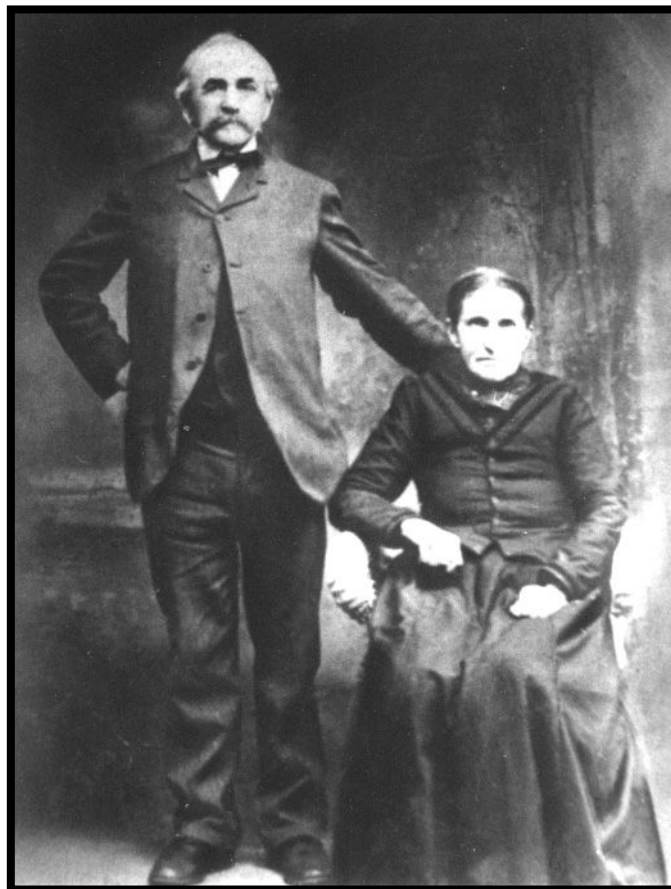

## Sherman County, Nebraska

These photos were found in the old Sherman County Files.

The picture above is of August Reiman (right), in front of their tent with his comrades at a Civil War reunion. (year unknown). This photo was submitted by Carole Tucker.

The picture above is of August Reiman and Caroline Meilchen Reiman. This photo was submitted by Carole Tucker.

The photograph above was submitted by Sean Ryan. It is a picture of Anna Schneiderei, Marie Schneiderei, Ella Schneiderei (L-R above); John Schwegler, William Schneiderei, Fred Blumer (L-R below) 1907.

The photograph above was submitted by Sean Ryan. It is a picture of William Schneiderei, 1912.

The photograph above was submitted by Sean Ryan.  
It is a picture of Frederick Schneidereit and Anna Blumer - 1883.

The photograph above was submitted by Sean Ryan.  
It is a picture of Anna Blumer.

Reformatted: 18 December 2015

Loup City Class Photo, abt 1906. The McIlravy siblings are: Amy, far right, William sitting on the stool, Thomas, back row far right, to the left of him is Mae, and front of Thomas is Earl.